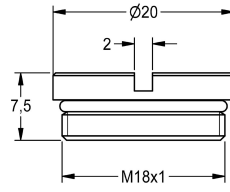

## KWC

Valve seat DN 15

Modell-Linie: SPARE-PARTS-GENER. | ESHOW0040

Spare parts | Spare parts taps

### KWC-No.

2000104790

Valve seat DN 15 with O-ring

### Technical Data

quantity

1

quantity uom

piece