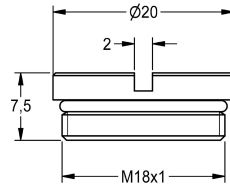

## KWC

Valve seat DN 15

Modell-Linie: SPARE-PARTS-GENER. | ESHOW0040

Spare parts | Spare parts taps

**KWC-No.**

2000104790

Valve seat DN 15 with O-ring

**Technical Data**