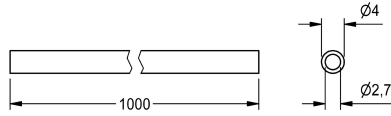

## KWC

Remote operation hose

Modell-Linie: SPARE-PARTS-GENER. | EAQLN0019

Spare parts | Spare parts taps

**KWC-No.**

**2000104803**

Remote operation hose, plastic (in meters)

**Technical Data**