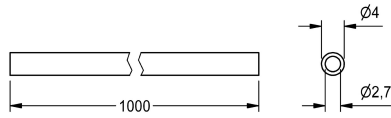

## KWC

Remote operation hose

Modell-Linie: SPARE-PARTS-GENER. | EAQLN0019

Spare parts | Spare parts taps

**KWC-No.**

**2000104803**

Remote operation hose, plastic (in meters)

**Technical Data**