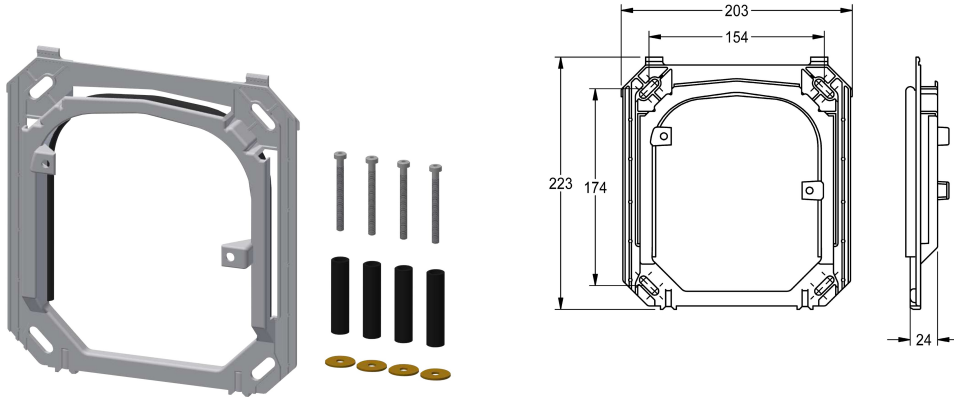

KWC Holding frame

Modell-Linie: SPARE-PARTS-GENER. | ESHOW0037
Spare parts | Spare parts showers

KWC-No.

2000104826

Holding frame with profile seal, fixing material included.

Technical Data

quantity

1

quantity uom

piece