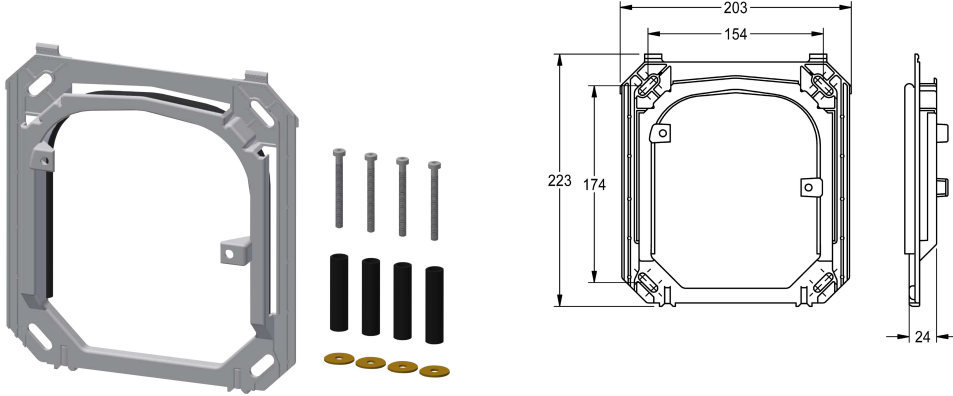

## KWC Holding frame

Modell-Linie: SPARE-PARTS-GENER. | ESHOW0037  
Spare parts | Spare parts showers

### KWC-No.

**2000104826**

Holding frame with profile seal, fixing material included.