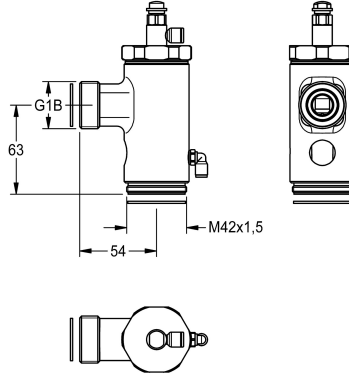

## KWC

WC flush valve DN 20

Modell-Linie: SPARE-PARTS-GENER. | EAQLN0020  
Spare parts | Spare parts flushing systems

**KWC-No.**

**2000104835**

WC flush valve DN 20 for remote control, without fitting and flushing pipe, for in-wall installation.

**Technical Data**

quantity  
quantity uom

1  
piece