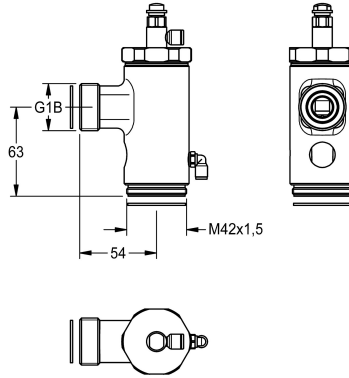

## KWC WC flush valve DN 20

Modell-Linie: SPARE-PARTS-GENER. | EAQLN0020  
Spare parts | Spare parts flushing systems

### KWC-No.

2000104835

WC flush valve DN 20 for remote control, without fitting and flushing pipe, for in-wall installation.

### Technical Data

quantity  
quantity uom

1  
piece