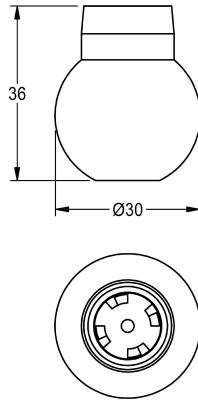

KWC Sphere

Modell-Linie: MUENCHEN | ESHMU0001
Spare parts | Spare parts showers

KWC-No.

2000104839

Sphere with twist disc, for shower head MUNICH

Technical Data

quantity

1