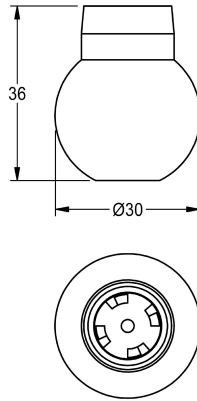

KWC Sphere

Modell-Linie: MUENCHEN | ESHMU0001
Spare parts | Spare parts showers

KWC-No.

2000104839

Sphere with twist disc, for shower head MUNICH

Technical Data

quantity

1