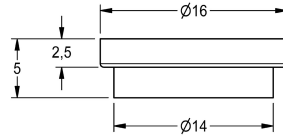

## KWC

Flow controller 12,0 l/min

Modell-Linie: MUENCHEN | ESHMU0003  
Spare parts | Spare parts showers

### KWC-No.

2000104840

Flow controller 12,0 l/min, red

### Technical Data

quantity

1

quantity uom

piece