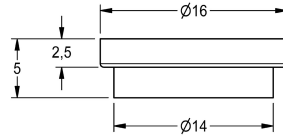

KWC

Flow controller 12,0 l/min

Modell-Linie: MUENCHEN | ESHMU0003
Spare parts | Spare parts showers

KWC-No.

2000104840

Flow controller 12,0 l/min, red

Technical Data

quantity