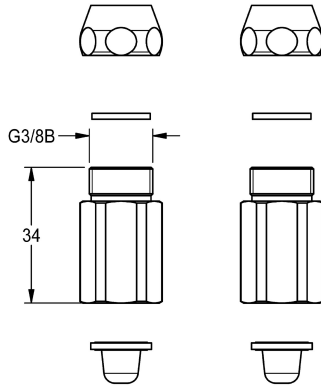

### Mounting set

Modell-Linie: SPARE-PARTS-GENER. | ASXM1005

Spare parts | Spare parts taps

#### KWC-No.

2000104845

Mounting set consisting of connection pieces G3/8 with dirt strainers,

non-return valves and sealings.

#### Technical Data

quantity

1

quantity uom

piece