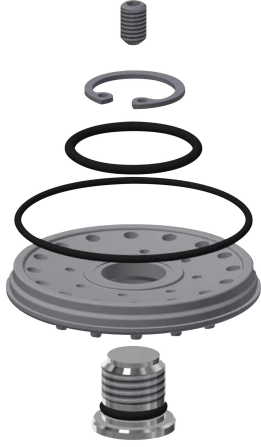

KWC

Spare part set

Modell-Linie: AQUAJET-SLIMLINE | ESHAS0001

Spare parts | Spare parts showers

KWC-No.

2000104849

Spare part set for shower head AQUAJET-Slimline consisting of jet former, O-rings, safety ring, screw and threaded pin.