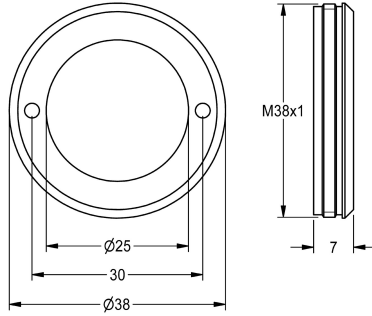

KWC Retaining ring

Modell-Linie: MUENCHEN | ESHMU0005
Spare parts | Spare parts showers

KWC-No.

2000104851

Retaining ring with O-ring, for shower head MUNICH

Technical Data

quantity

1

quantity uom

piece