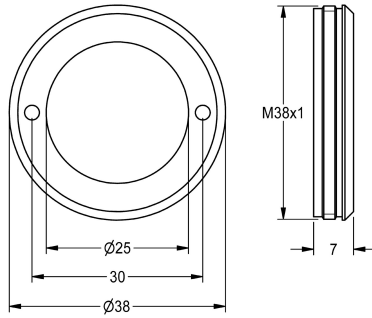

KWC Retaining ring

Modell-Linie: MUENCHEN | ESHMU0005
Spare parts | Spare parts showers

KWC-No.

2000104851

Retaining ring with O-ring, for shower head MUNICH

Technical Data

quantity

1