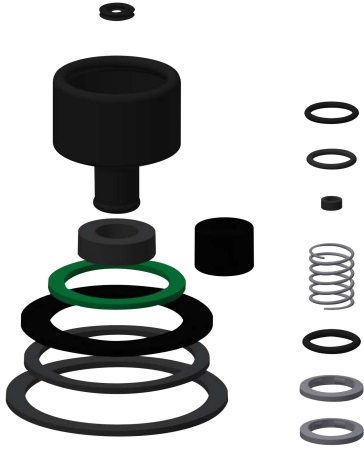

## KWC

### Spare part set

Modell-Linie: SPARE-PARTS-GENER. | EAQLN0027

Ricambi | Ricambi per flussometri

KWC-No.

2000104867

Spare part set consisting of rubber parts, spring and seals.