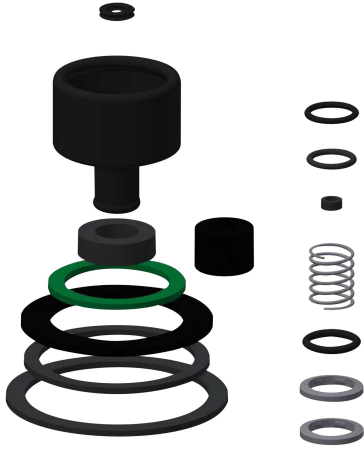

## KWC

### Spare part set

Modell-Linie: SPARE-PARTS-GENER. | EAQLN0027

Pièces de rechange | Pièces de rechange système de rinçage

KWC-No.

2000104867

Spare part set consisting of rubber parts, spring and seals.