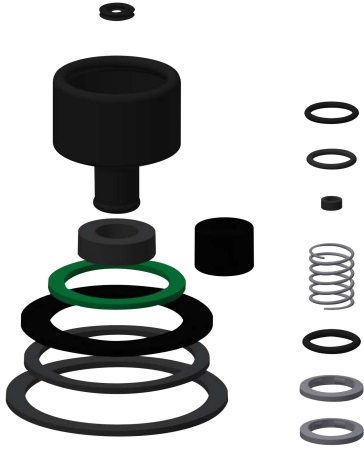

KWC

Spare part set

Modell-Linie: SPARE-PARTS-GENER. | EAQLN0027

Ricambi | Ricambi per flussometri

KWC-No.

2000104867

Spare part set consisting of rubber parts, spring and seals.

Dati tecnici