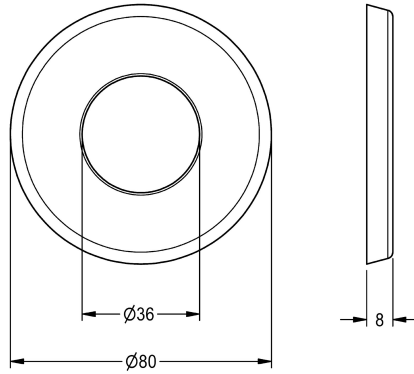

## KWC

Push-on rosette

Modell-Linie: SPARE-PARTS-GENER. | EAQLN0008

Spare parts | Spare parts taps

**KWC-No.**

**2000104892**

Push-on reosette, with O-ring, chromium-plated

**Technical Data**

quantity

1

quantity uom

piece