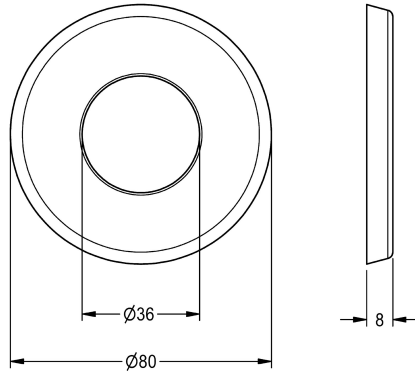

## KWC

Push-on rosette

Modell-Linie: SPARE-PARTS-GENER. | EAQLN0008

Spare parts | Spare parts taps

**KWC-No.**

**2000104892**

Push-on reosette, with O-ring, chromium-plated

**Technical Data**

quantity

1

quantity uom

piece