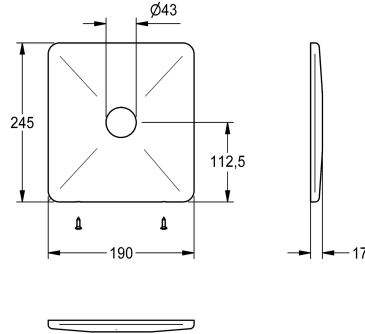

KWC

Stainless steel cover plate

Modell-Linie: SPARE-PARTS-GENER. | EFLSY0046
Spare parts | Spare parts flushing systems

KWC-No.

2000104897

Cover plate made of stainless steel 205 x 225 mm, with hole for remote

operation valve and fixing screws for holding frame.

Technical Data

quantity

1

quantity uom

piece