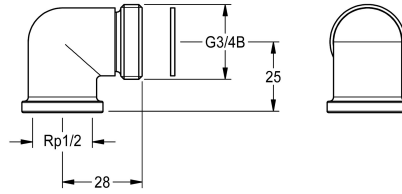

KWC

Connection set for shower panel

Modell-Linie: SHOWER-ACCESSORY | ZSHOW0006
Showers | Complementary parts showers

KWC-No.

2000104916

Connection set for shower panel with existing 195 x 215 mm KWC flush-mounting cabinet

Connection set for showerpanel for installed flush-mounting cabinet 195 x 215 mm, consisting of elbow 90°, G 1/2 x G 3/4 B and seal,

packing
unit 2 pieces.

Technical Data

| | |
|--------------|--------|
| quantity | 2 |
| quantity uom | pieces |