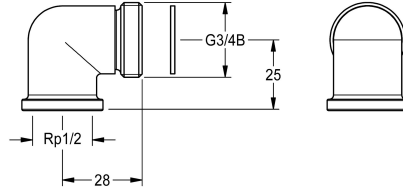

KWC

Connection set for shower panel

Modell-Linie: **SHOWER-ACCESSORY** | ZSHOW0006
Showers | Complementary parts showers

KWC-No.

2000104916

Connection set for shower panel with existing 195 x 215 mm KWC flush-mounting cabinet

Connection set for showerpanel for installed flush-mounting cabinet 195 x 215 mm, consisting of elbow 90°, G 1/2 x G 3/4 B and seal,

packing
unit 2 pieces.

Technical Data

quantity	2
quantity uom	pieces

quantity	2
quantity uom	pieces