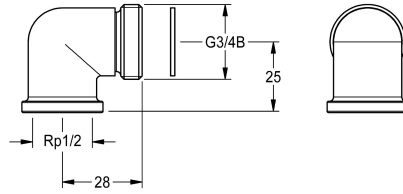

### Connection set for shower panel

Modell-Linie: SHOWER-ACCESSORY | ZSHOW0006  
Showers | Complementary parts showers

#### KWC-No.

**2000104916**

Connection set for shower panel with existing 195 x 215 mm KWC flush-mounting cabinet

Connection set for showerpanel for installed flush-mounting cabinet 195 x 215 mm, consisting of elbow 90°, G 1/2 x G 3/4 B and seal,