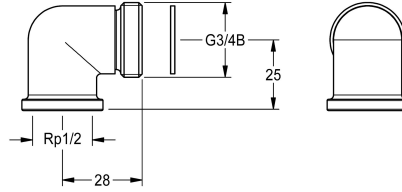

KWC

Connection set for shower panel

Modell-Linie: SHOWER-ACCESSORY | ZSHOW0006

Showers | Complementary parts showers

KWC-No.

2000104916

Connection set for shower panel with existing 195 x 215 mm KWC flush-mounting cabinet

Connection set for showerpanel for installed flush-mounting cabinet 195 x 215 mm, consisting of elbow 90°, G 1/2 x G 3/4 B and seal,

packing
unit 2 pieces.

Technical Data

quantity

2

quantity uom

pieces