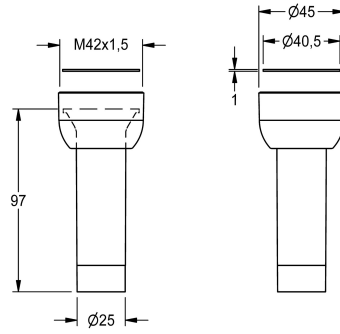

### Outlet screw connection

Modell-Linie: AQUALINE | EAQLN0010  
Spare parts | Spare parts flushing systems

#### KWC-No.

2000104930

Outlet screw connection for AQUALINE WC flush valve DN 20, chromium

plated plastic.