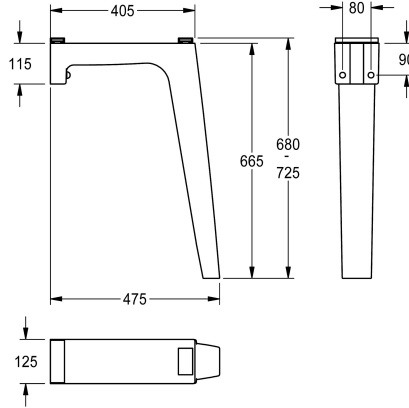

## KWC FUTURA exklusiv Angled leg

Modell-Linie: FUTURA-EXKLUSIV | SANW0118

Washbasins & Washtroughs | Complementary parts wash basins

### KWC-No.

**2000105049**

for multiple washbasin with 700 mm mounting height to the top front edge

**2000104999**

for multiple washbasin with 800 mm mounting height to the top front edge

Angled leg for wall mounting, made of resin-bonded mineral material, anthracite colour, for FUTURA exklusiv multiple washbasin with 800 mm mounting height to the top front edge.

Dimensions 125 x 665 x 475 mm (W x H x D)

### Technical Data

quantity

1

quantity uom

piece