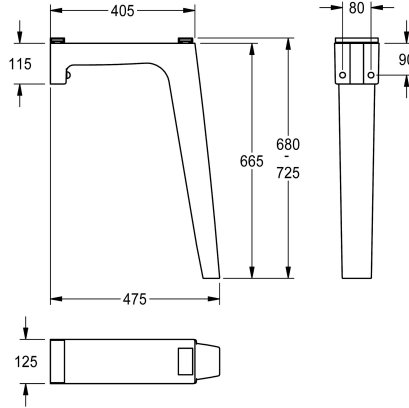

KWC FUTURA exklusiv Angled leg

Modell-Linie: FUTURA-EXKLUSIV | SANW0118

Washbasins & Washtroughs | Complementary parts wash basins

KWC-No.

2000105049

for multiple washbasin with 700 mm mounting height to the top front edge

2000104999

for multiple washbasin with 800 mm mounting height to the top front edge

Angled leg for wall mounting, made of resin-bonded mineral material, anthracite colour, for FUTURA exklusiv multiple washbasin with 800 mm mounting height to the top front edge.

Dimensions 125 x 665 x 475 mm (W x H x D)

Technical Data

quantity

1

quantity uom

piece