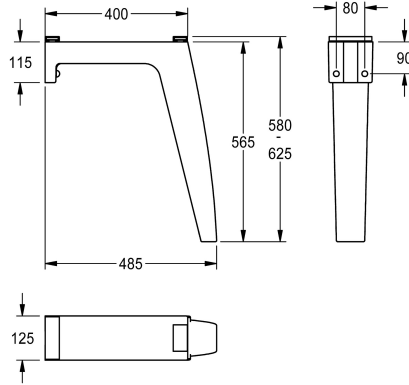

KWC FUTURA exklusiv Angled leg

Modell-Linie: FUTURA-EXKLUSIV | SANW0117

Washbasins & Washtroughs | Complementary parts wash basins

KWC-No.

2000105049

for multiple washbasin with 700 mm mounting height to the top front edge

2000104999

for multiple washbasin with 800 mm mounting height to the top front edge

Angled leg for wall mounting, made of resin-bonded mineral material, anthracite colour, for FUTURA exklusiv multiple washbasin with 700 mm mounting height to the top front edge.

Dimensions 125 x 565 x 485 mm (W x H x D)

Technical Data

quantity

1

quantity uom

piece