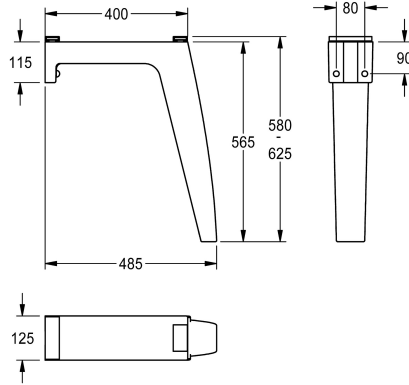

## KWC FUTURA exklusiv Angled leg

Modell-Linie: FUTURA-EXKLUSIV | SANW0117

Washbasins & Washtroughs | Complementary parts wash basins

### KWC-No.

**2000105049**

for multiple washbasin with 700 mm mounting height to the top front edge

**2000104999**

for multiple washbasin with 800 mm mounting height to the top front edge

Angled leg for wall mounting, made of resin-bonded mineral material, anthracite colour, for FUTURA exklusiv multiple washbasin with 700 mm mounting height to the top front edge.

Dimensions 125 x 565 x 485 mm (W x H x D)

### Technical Data

quantity

1

quantity uom

piece