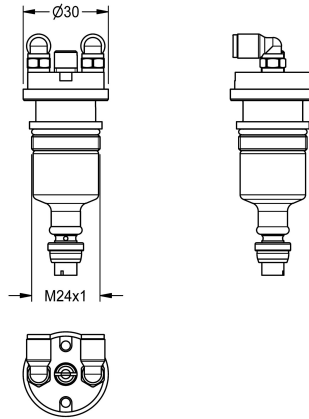

## KWC

Functional element

Modell-Linie: AQUALINE | EFLSY0036  
Spare parts | Spare parts flushing systems

**KWC-No.**

---

**2000105612**  
Functional element

---

Complete self-closing cartridge element, for AQUALINE urinal flush valves with remote control, 2002 and newer.