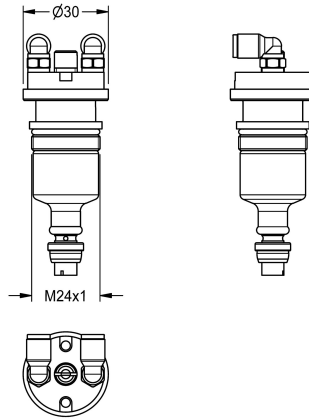

KWC

Functional element

Modell-Linie: AQUALINE | EFLSY0036
Spare parts | Spare parts flushing systems

KWC-No.

2000105612
Functional element

Complete self-closing cartridge element, for AQUALINE urinal flush valves with remote control, 2002 and newer.