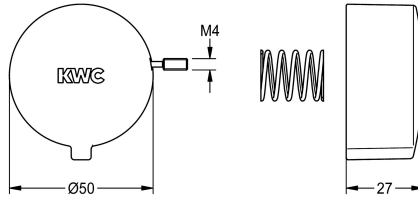

## KWC

Handle push cap, AQUAMIX-C/-S

Modell-Linie: AQUAMIX | EAQMX0019

Spare parts | Spare parts taps

KWC-No.

**2000105624**

Handle push cap, for self-closing pillar mixer AQUAMIX-C/-S