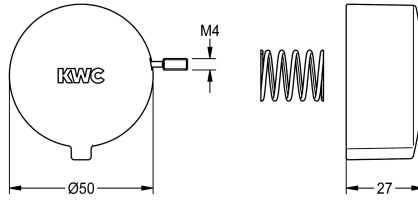

KWC

Handle push cap, AQUAMIX-C/-S

Modell-Linie: AQUAMIX | EAQMX0019

Spare parts | Spare parts taps

KWC-No.

2000105624

Handle push cap, for self-closing pillar mixer AQUAMIX-C/-S