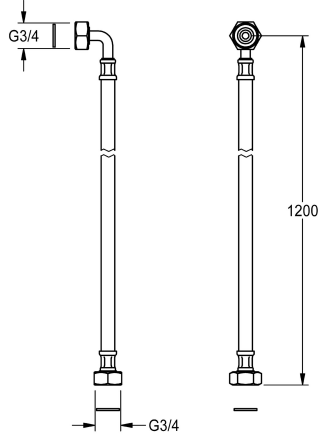

KWC

Connecting hose

Modell-Linie: SPARE-PARTS-GENER. | ESHOW0030
Spare parts | Spare parts showers

KWC-No.

2000105647

Stainless steel connecting hose, flexible, G3/4 x G3/4 with angle,
length 1200 mm