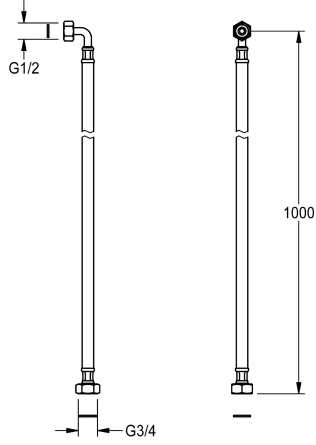

### Connecting hose

Modell-Linie: SPARE-PARTS-GENER. | ESHOW0031  
Spare parts | Spare parts showers

**KWC-No.**

**2000105648**

Stainless steel connecting hose, flexible, G3/4 x G1/2 with angle,  
length 1000 mm