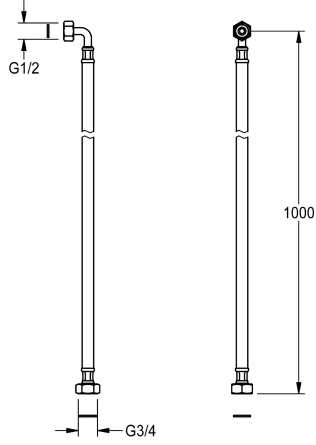

KWC

Connecting hose

Modell-Linie: SPARE-PARTS-GENER. | ESHOW0031
Spare parts | Spare parts showers

KWC-No.

2000105648

Stainless steel connecting hose, flexible, G3/4 x G1/2 with angle,
length 1000 mm