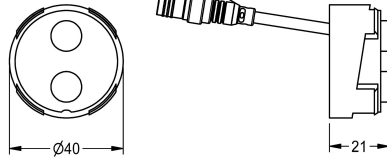

## KWC Opto Sensor Module 3

Modell-Linie: AQUA3000OPEN | EPR300003  
Spare parts | Spare parts taps

KWC-No.

---

2000105815

---

Optoelectronic Sensormodul 3 for PROTRONIC - A3000 open.