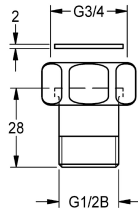

KWC

DN 15 screw connection

Modell-Linie: SPARE-PARTS-GENER. | ACSV2001

Spare parts | Spare parts taps

KWC-No.

2000105938
Screw connection

Screw connection DN 15, with grommet, union nut and seal.
Polished chromium-plated brass.

Technical Data

quantity

1

quantity uom

piece