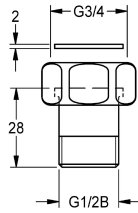

## KWC

DN 15 screw connection

Modell-Linie: SPARE-PARTS-GENER. | ACSV2001

Spare parts | Spare parts taps

### KWC-No.

**2000105938**  
Screw connection

Screw connection DN 15, with grommet, union nut and seal.  
Polished chromium-plated brass.

### Technical Data

quantity

1

quantity uom

piece