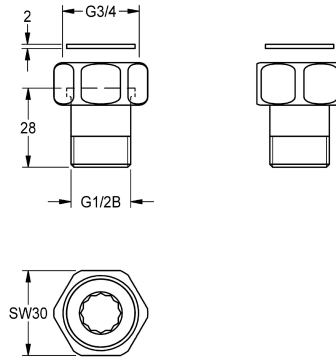

KWC

DN 15 screw connection

Modell-Linie: SPARE-PARTS-GENER. | ACSV2001

Spare parts | Spare parts taps

KWC-No.

2000105938
Screw connection

Screw connection DN 15, with grommet, union nut and seal.
Polished chromium-plated brass.

Technical Data

quantity
quantity uom

1
piece