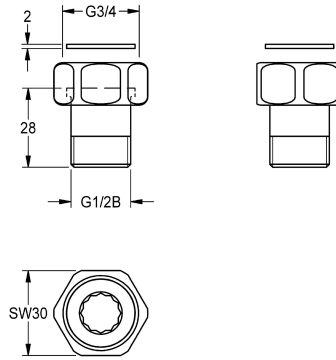

## KWC

DN 15 screw connection

Modell-Linie: SPARE-PARTS-GENER. | ACSV2001

Spare parts | Spare parts taps

### KWC-No.

**2000105938**  
Screw connection

Screw connection DN 15, with grommet, union nut and seal.  
Polished chromium-plated brass.

### Technical Data

quantity  
quantity uom

1  
piece