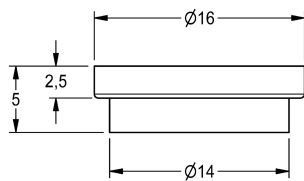

KWC

Flow controller 9,0 l/min

Modell-Linie: MUENCHEN | ESHMU0004
Spare parts | Spare parts taps

KWC-No.

2000106112

Volume flow regulator 9,0 l/min, orange.