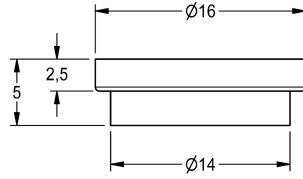

KWC

Flow controller 9,0 l/min

Modell-Linie: MUENCHEN | ESHMU0004

Spare parts | Spare parts taps

KWC-No.

2000106112

Volume flow regulator 9,0 l/min, orange.