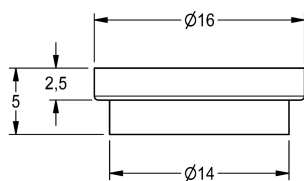

KWC

Debietregelaar 9,0 l/min

Modell-Linie: MUENCHEN | ESHMU0004

Reserve onderdelen | Reserve-onderdelen kranen

KWC-No.

2000106112

Debietregelaar 9,0 l/min, oranje