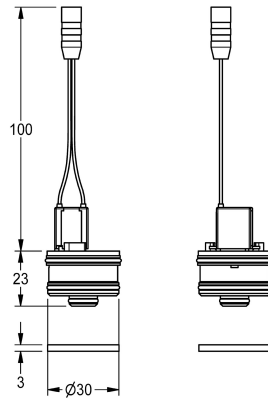

KWC

Solenoid valve cartridge

Modell-Linie: PROTRONIC | EPTR0007

Spare parts | Spare parts taps

KWC-No.

2000106163

PROTRONIC solenoid valve cartridge with strainer, 6 V DC.