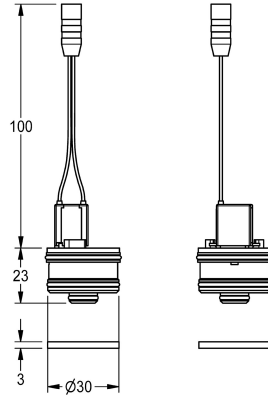

### Solenoid valve cartridge

Modell-Linie: PROTRONIC | EPTR0007

Spare parts | Spare parts taps

KWC-No.

**2000106163**

PROTRONIC solenoid valve cartridge with strainer, 6 V DC.