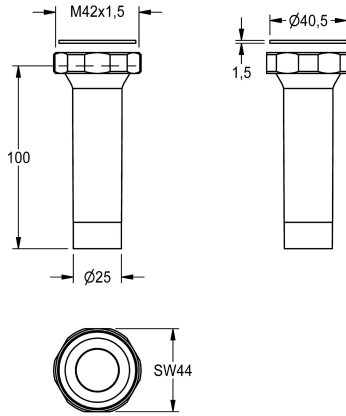

KWC

Outlet screw connection

Modell-Linie: SPARE-PARTS-GENER. | EAQLN0018

Spare parts | Spare parts flushing systems

KWC-No.

2000106164

Outlet screw connection for WC flush valve DN 20 for in-wall installation.

Technical Data

quantity

1

quantity uom

piece