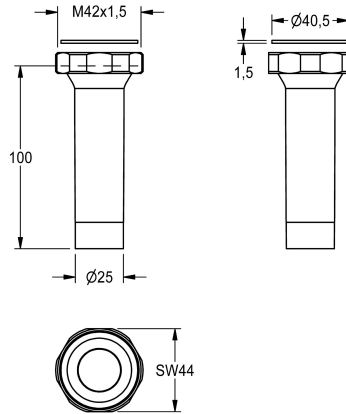

KWC

Outlet screw connection

Modell-Linie: SPARE-PARTS-GENER. | EAQLN0018

Ricambi | Ricambi per flussometri

KWC-No.

2000106164

Outlet screw connection for WC flush valve DN 20 for in-wall installation.

Dati tecnici