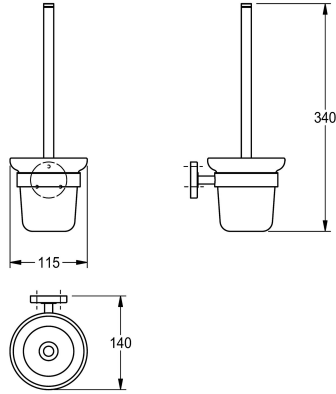

KWC MEDIUS Toilet brush holder

Modell-Linie: MEDIUS | MEDX005HP
Accessoires Hotel & Residential | Toilet brush holders Hotel & Res.

KWC-No.

2000106249

Surface high polished Dimensions 115 x 340 x 140 mm (W x H x D)

surface finish

high polished

Toilet brush holder for wall mounting, 304 stainless steel handle with nylon brush, glass cup, round covers to conceal the fixing of screws, includes stainless steel screws and dowels.

Surface high polished
Dimensions 115 x 340 x 140 mm (W x H x D)

Technical Data

brush colour
material
material code
overall depth
overall height
overall width
surface finish
type of brush
type of fixing
type of mounting

white
stainless steel
1.4301 Chrome Nickel steel V2A
140 mm
340 mm
115 mm
high polished
nylon
screw
wall mounting